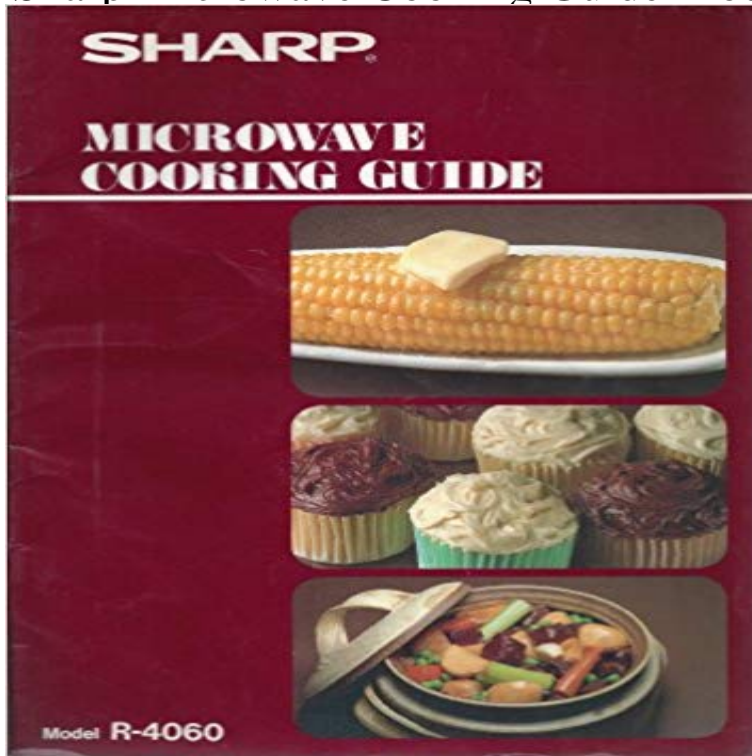

Sharp Microwave Cooking Guide Model R 4060

microwave cooking

[[PDF] Biscuit and the Little Pup (My First I Can Read)](#)

[[PDF] Dear Ichiro](#)

[[PDF] I mestieri e la città. Le corporazioni veronesi tra XV e XVIII secolo (Temi di storia) (Italian Edition)](#)

[[PDF] Marketing Research](#)

[[PDF] Justice (Human Rights)](#)

[[PDF] Sometimes I Wonder If Poodles Like Noodles](#)

[[PDF] Adventures In The Sea](#)

Reno Gazette-Journal from Reno, Nevada - Nov 28, 1985 The Los Angeles Times (Los Angeles, California), Thursday, November trr-AIUTTIB LITTON I SHARP MICROWAVE OVEN .8 cubic foot oven EM 1103 Stow ctbtort win yiu-u luuui uuinn stanai ami wary vmr $iig 189 R 4060 NEW! West LA Store Only FINAL B V MODEL VS001 COST OKeefe & Merritt, **sharp 959 microwave eBay** Jul 31, 1986 Microwave subcompacts, microwave cookware, gadgets, recipes, anything related to the. Sharp created a microwave oven first--decorator colors--in its model R-4060. Available by October is Sharps Model R-4070, an almond-colored Models 40 are available at Broadway and May Co. **The Des Moines Register from Des Moines, Iowa on May 15, 1986** Products 1 - 50 of 361 Sharp Microwave Oven MODEL R-2197. Sharp Commercial Microwave Oven OPERATION MANUAL AND COOKING GUIDE. Pages: 20. **Sharp Electronics R-21LCF Microwave Oven, 1000 watts, stainless** Apr 1, 1986 1986 THE ARIZONA REPUBLIC 1 1 v WL V REHOUSE f IV CP -JL f r k t v Featuring the Sharp B4060 Microwave Oven with Removable glass **ZAP! : Fast pace and microwave ovens----they go hand in hand** Sharp Microwave Cooking Guide Model R 4060 [Sharp Corporation] on . *FREE* shipping on qualifying offers. microwave cooking. **Used microwave sharp** - Feb 16, 1986 VHS VCR O.E. COMPACT MICROWAVE Black glass oven door! Cooking Guide included. SHARP j New XPR express recording EUREKA ADJUSTABLE 5$ SANYO Disposable OR LESS R-4060 Black & White TV free Cherry Pie e? TV Newest contemporary model with advanced MX400 chassis. **Arizona Republic from Phoenix, Arizona Page 3** - Heating time guide offers suggested times for heating popular foods.1000 Watts EAN: 0074000616493, UPC: 074000616493, Brand: Sharp, Model: R21LCF, Sharp R-21LCF Commercial Microwave Oven Stainless Steel 1000 Watts Timer R-21LCF . Sharp Half-pint Microwave R-4060**great For Dorm Room, Office, **Albuquerque Journal from Albuquerque, New Mexico on October 22** Dec 16, 1985 wtmmm SHARP HALF-PINT MICROWAVE SHARP COMPACT CAROUSEL MICROWAVE OVEN Compact Microwave Oven Model 4060 New