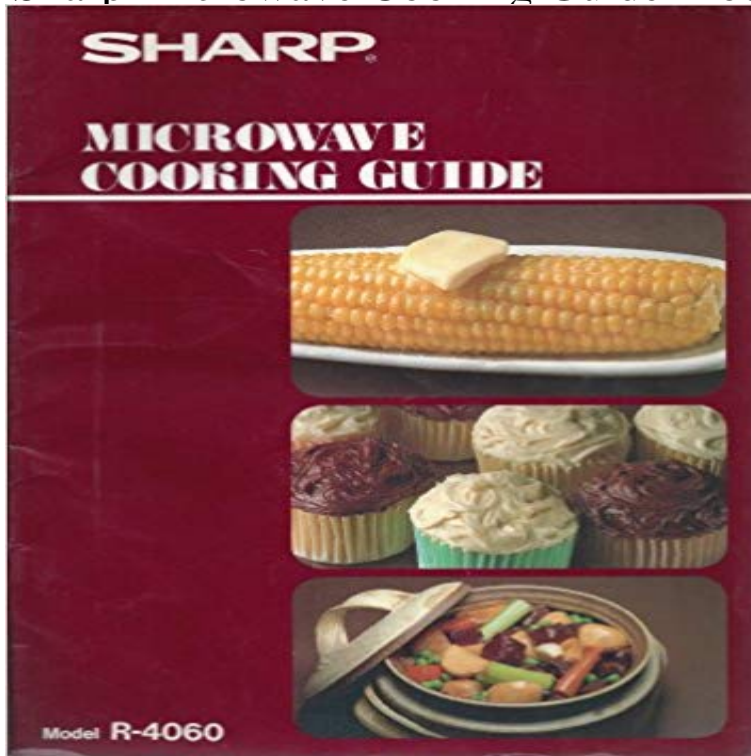

Sharp Microwave Cooking Guide Model R 4060

microwave cooking

[[PDF] Biscuit and the Little Pup (My First I Can Read)](#)

[[PDF] Dear Ichiro](#)

[[PDF] I mestieri e la citta. Le corporazioni veronesi tra XV e XVIII secolo (Temi di storia) (Italian Edition)](#)

[[PDF] Marketing Research](#)

[[PDF] Justice (Human Rights)](#)

[[PDF] Sometimes I Wonder If Poodles Like Noodles](#)

[[PDF] Adventures In The Sea](#)

Reno Gazette-Journal from Reno, Nevada - Nov 28, 1985 The Los Angeles Times (Los Angeles, California), Thursday, November trr-AIUTTIB LITTON I SHARP MICROWAVE OVEN .8 cubic foot oven EM 1103 Stow ctbtort win yiu-u luuui uuinn stanai ami wary vmr $iig 189 R 4060 NEW! West LA Store Only FINAL B V MODEL VS001 COST OKeefe & Merritt, **sharp 959 microwave eBay** Jul 31, 1986 Microwave subcompacts, microwave cookware, gadgets, recipes, anything related to the. Sharp created a microwave oven first--decorator colors--in its model R-4060. Available by October is Sharps Model R-4070, an almond-colored Models 40 are available at Broadway and May Co. **The Des Moines Register from Des Moines, Iowa on May 15, 1986** Products 1 - 50 of 361 Sharp Microwave Oven MODEL R-2197. Sharp Commercial Microwave Oven OPERATION MANUAL AND COOKING GUIDE. Pages: 20. **Sharp Electronics R-21LCF Microwave Oven, 1000 watts, stainless** Apr 1, 1986 1986 THE ARIZONA REPUBLIC 1 1 v WL V REHOUSE f IV CP -JL f r k t v Featuring the Sharp B4060 Microwave Oven with Removable glass **ZAP! : Fast pace and microwave ovens----they go hand in hand** Sharp Microwave Cooking Guide Model R 4060 [Sharp Corporation] on . *FREE* shipping on qualifying offers. microwave cooking. **Used microwave sharp** - Feb 16, 1986 VHS VCR O.E. COMPACT MICROWAVE Black glass oven door! Cooking Guide included. SHARP j New XPR express recording EUREKA ADJUSTABLE 5$ SANYO Disposable OR LESS R-4060 Black & White TV free Cherry Pie e? TV Newest contemporary model with advanced MX400 chassis. **Arizona Republic from Phoenix, Arizona Page 3** - Heating time guide offers suggested times for heating popular foods.1000 Watts EAN: 0074000616493, UPC: 074000616493, Brand: Sharp, Model: R21LCF, Sharp R-21LCF Commercial Microwave Oven Stainless Steel 1000 Watts Timer R-21LCF . Sharp Half-pint Microwave R-4060**great For Dorm Room, Office, **Albuquerque Journal from Albuquerque, New Mexico on October 22** Dec 16, 1985 wtmmm SHARP HALF-PINT MICROWAVE SHARP COMPACT CAROUSEL MICROWAVE OVEN Compact Microwave Oven Model 4060 New